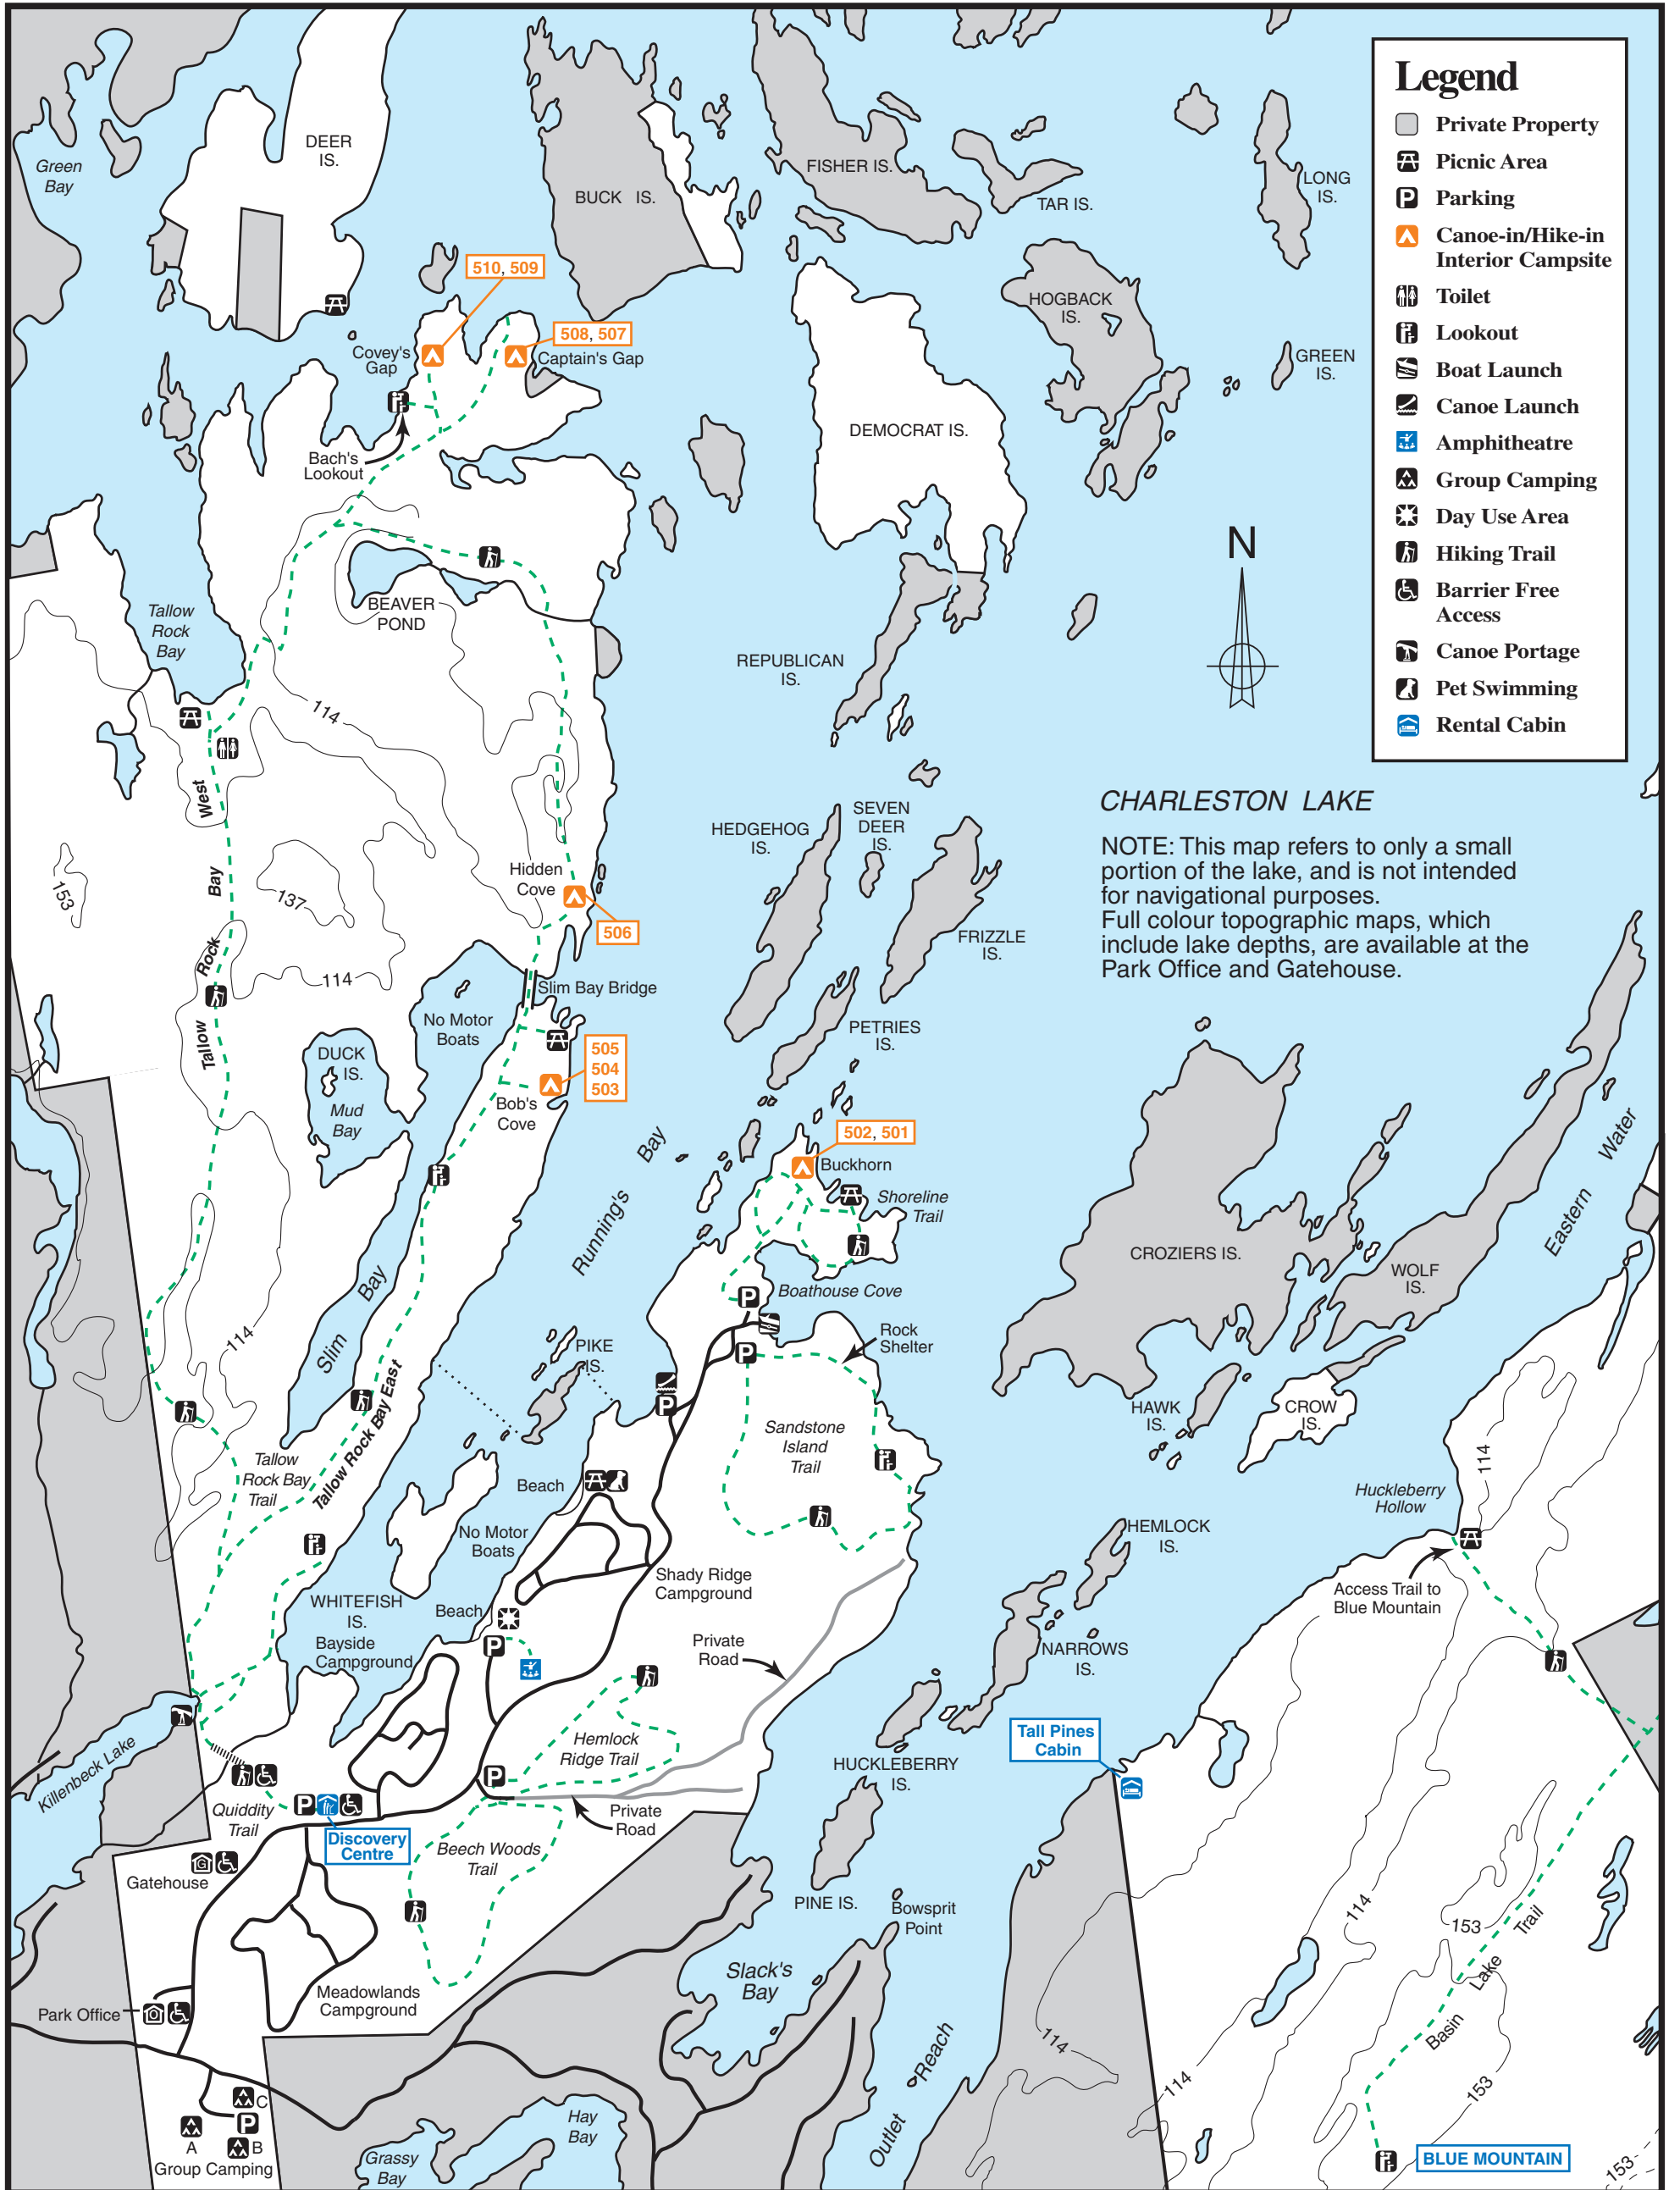

Hiking Trails & Interior Campsites

- Legend**
- Private Property
 - Picnic Area
 - Parking
 - Canoe-in/Hike-in Interior Campsite
 - Toilet
 - Lookout
 - Boat Launch
 - Canoe Launch
 - Amphitheatre
 - Group Camping
 - Day Use Area
 - Hiking Trail
 - Barrier Free Access
 - Canoe Portage
 - Pet Swimming
 - Rental Cabin

CHARLESTON LAKE
 NOTE: This map refers to only a small portion of the lake, and is not intended for navigational purposes. Full colour topographic maps, which include lake depths, are available at the Park Office and Gatehouse.

Note: Elevations are in metres